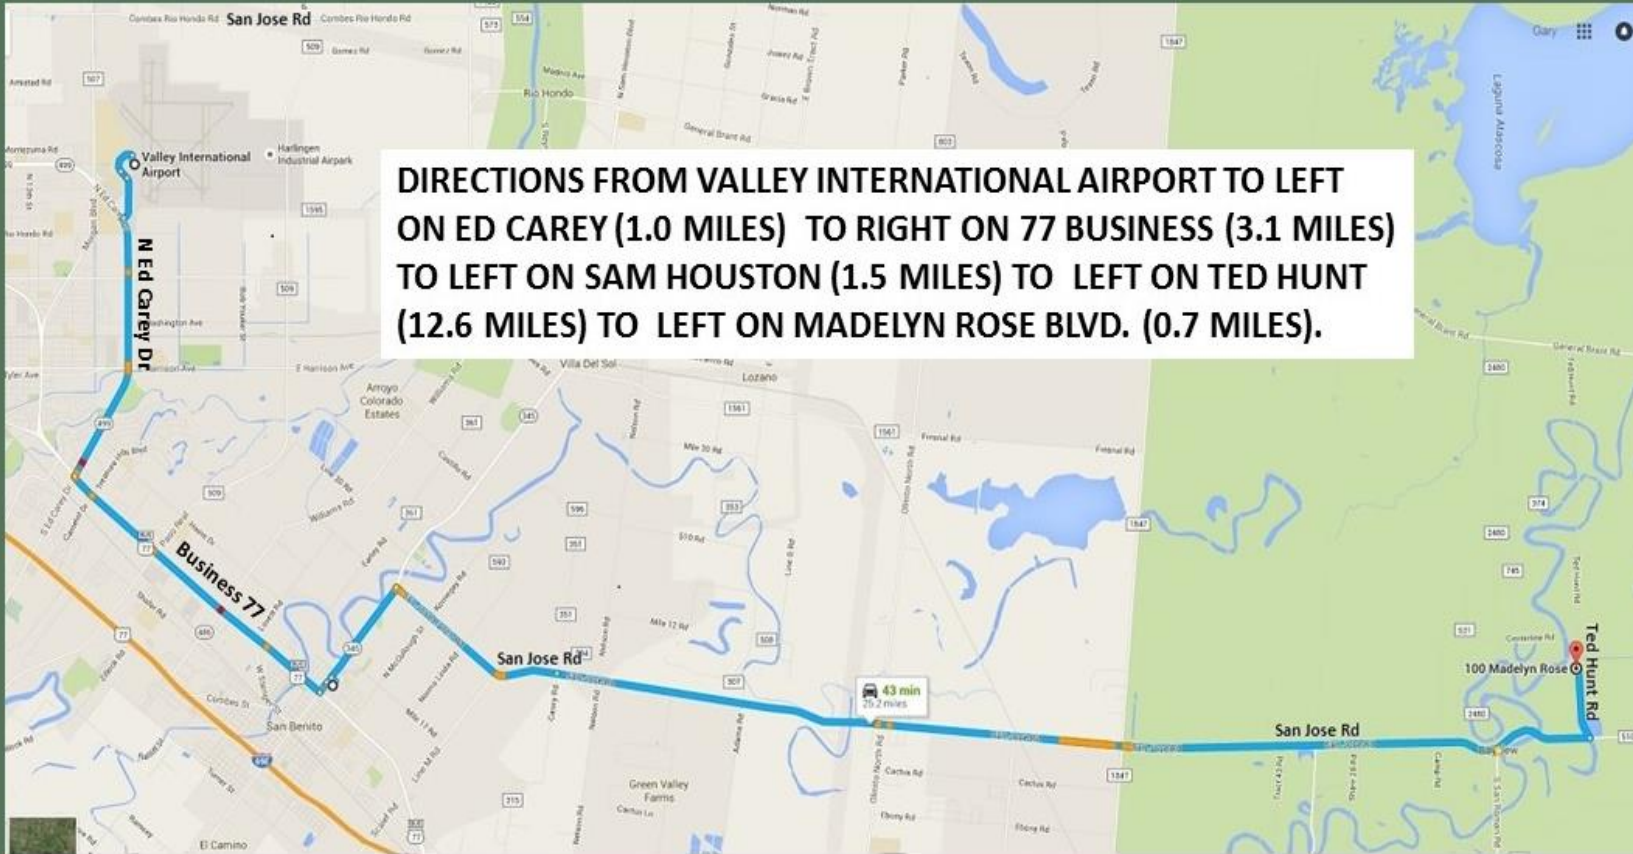

HERE'S HOW TO FIND US.

From Valley International Airport in Harlingen...

From Brownsville International Airport...

DIRECTIONS FROM BROWNSVILLE INTERNATIONAL AIRPORT TO RIGHT ON IOWA (1.0 MILES) TO RIGHT ON BOCA CHICA (0.4 MILES) TO LEFT ON N MINNESOTA (1.7 MILES), TO RIGHT ON TX-48 (0.9 MILES), TO LEFT ON FM511 N (5.0 MILES), TO RIGHT ON PAREDES LINE RD (3.5 MILES), TO RIGHT ON OLD PORT RD (5.4 MILES), TO SLIGHT LEFT ON S SAN ROMAN RD (1.4 MILES), TO RIGHT ON E SAN JOSE RD (1.2 MILES), TO LEFT ON TED HUNT RD (1.0 MILE), TO LEFT ON MADELYN ROSE (0.2 MILE).

From South Padre Island...

DIRECTIONS FROM SOUTH PADRE ISLAND. RIGHT ON ROUTE 100 OVER THE QUEEN ISABELLA CAUSEWAY, THROUGH PORT ISABEL TO RIGHT ON ROUTE 510 (8.1 MILES) THROUGH LAGUNA VISTA TO RIGHT ON TED HUNT (7.1 MILES) TO LEFT ON MADELYN ROSE BLVD (1.0 MILES)