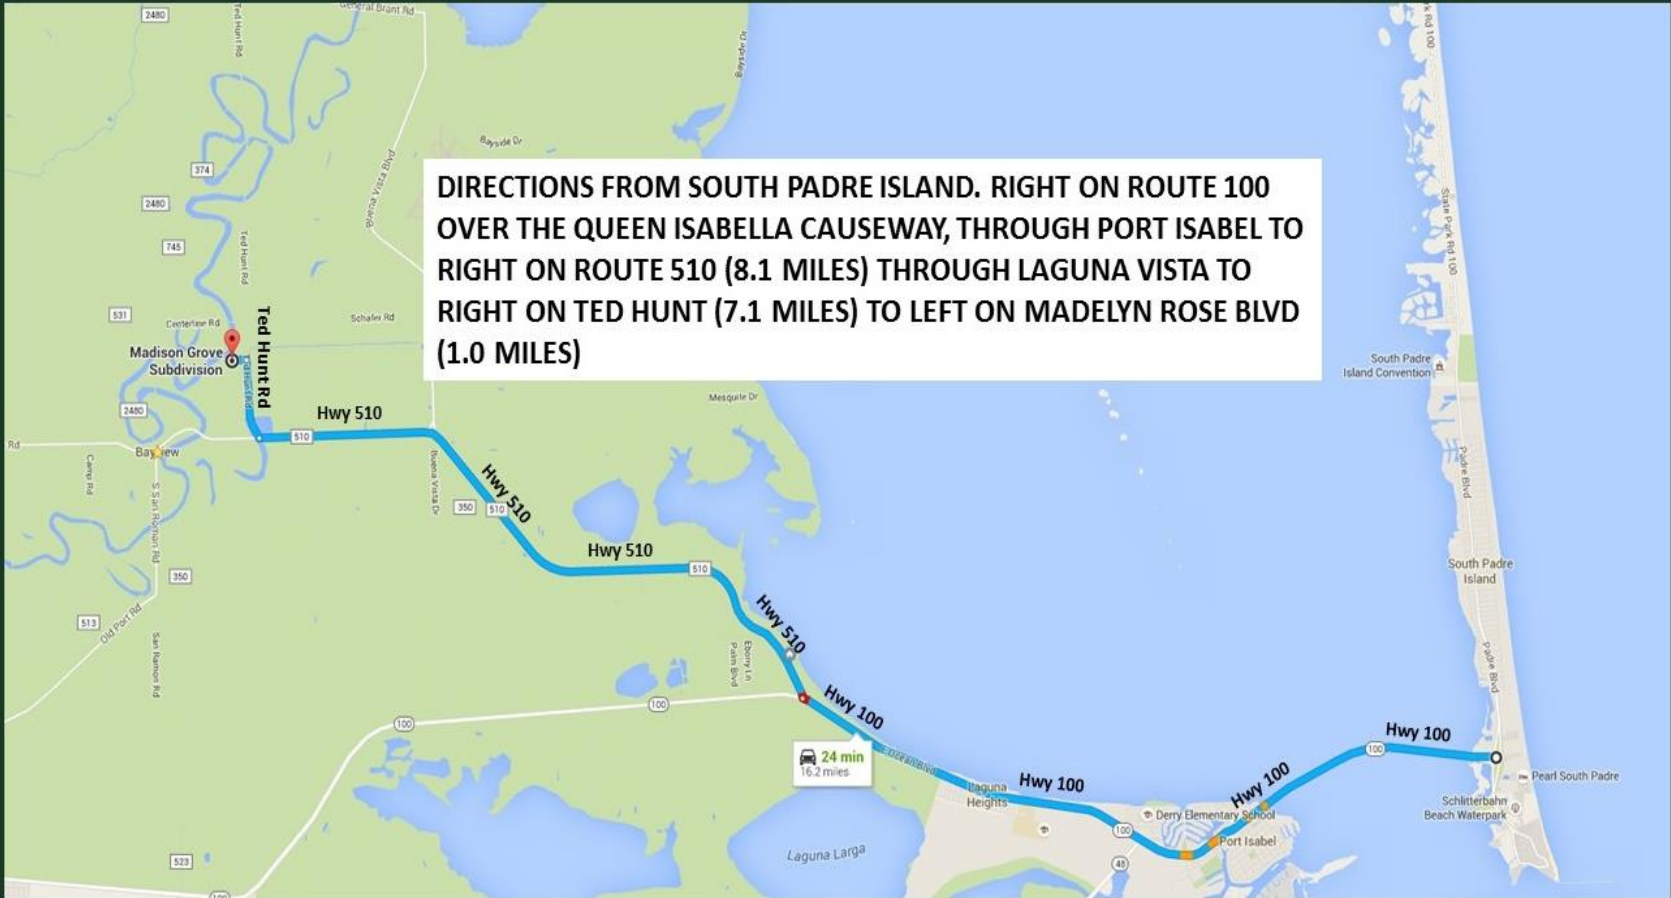

HERE'S HOW TO FIND US.

From Valley International Airport in Harlingen...

From Brownsville International Airport...

DIRECTIONS FROM BROWNSVILLE INTERNATIONAL AIRPORT TO RIGHT ON IOWA (1.0 MILES) TO RIGHT ON BOCA CHICA (0.4 MILES) TO LEFT ON N MINNESOTA (1.7 MILES), TO RIGHT ON TX-48 (0.9 MILES), TO LEFT ON FM511 N (5.0 MILES), TO RIGHT ON PAREDES LINE RD (3.5 MILES), TO RIGHT ON OLD PORT RD (5.4 MILES), TO SLIGHT LEFT ON S SAN ROMAN RD (1.4 MILES), TO RIGHT ON E SAN JOSE RD (1.2 MILES), TO LEFT ON TED HUNT RD (1.0 MILE), TO LEFT ON MADELYN ROSE (0.2 MILE).

From South Padre Island...

DIRECTIONS FROM SOUTH PADRE ISLAND. RIGHT ON ROUTE 100 OVER THE QUEEN ISABELLA CAUSEWAY, THROUGH PORT ISABEL TO RIGHT ON ROUTE 510 (8.1 MILES) THROUGH LAGUNA VISTA TO RIGHT ON TED HUNT (7.1 MILES) TO LEFT ON MADELYN ROSE BLVD (1.0 MILES)