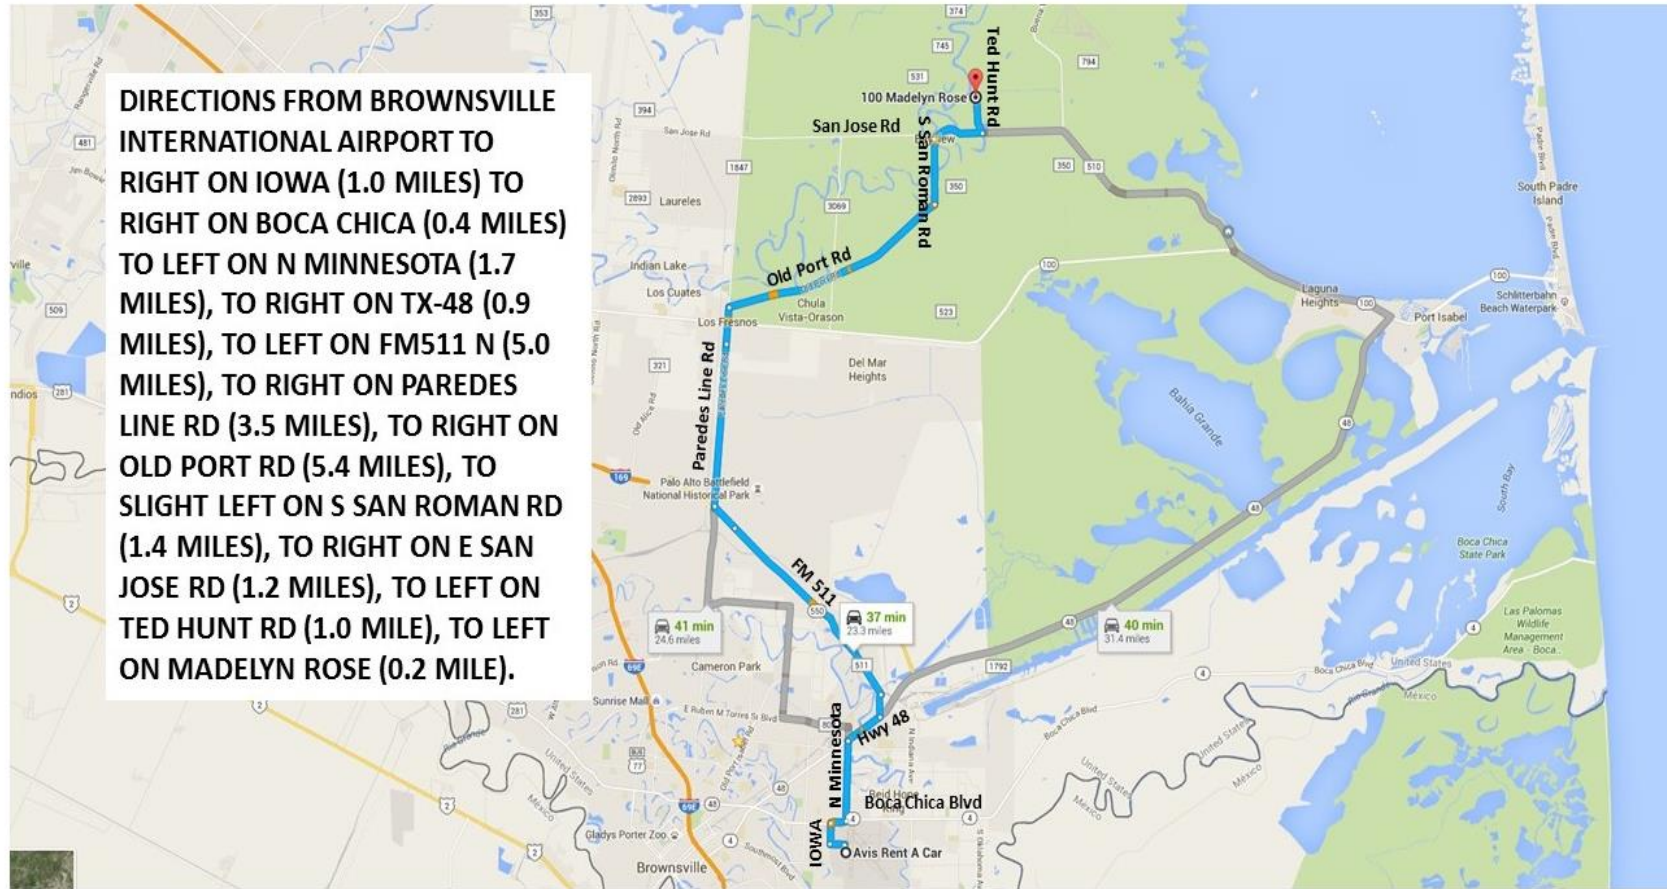

HERE'S HOW TO FIND US.

From Valley International Airport in Harlingen...

From Brownsville International Airport...

DIRECTIONS FROM BROWNSVILLE INTERNATIONAL AIRPORT TO RIGHT ON IOWA (1.0 MILES) TO RIGHT ON BOCA CHICA (0.4 MILES) TO LEFT ON N MINNESOTA (1.7 MILES), TO RIGHT ON TX-48 (0.9 MILES), TO LEFT ON FM511 N (5.0 MILES), TO RIGHT ON PAREDES LINE RD (3.5 MILES), TO RIGHT ON OLD PORT RD (5.4 MILES), TO SLIGHT LEFT ON S SAN ROMAN RD (1.4 MILES), TO RIGHT ON E SAN JOSE RD (1.2 MILES), TO LEFT ON TED HUNT RD (1.0 MILE), TO LEFT ON MADELYN ROSE (0.2 MILE).

From South Padre Island...

DIRECTIONS FROM SOUTH PADRE ISLAND. RIGHT ON ROUTE 100 OVER THE QUEEN ISABELLA CAUSEWAY, THROUGH PORT ISABEL TO RIGHT ON ROUTE 510 (8.1 MILES) THROUGH LAGUNA VISTA TO RIGHT ON TED HUNT (7.1 MILES) TO LEFT ON MADELYN ROSE BLVD (1.0 MILES)